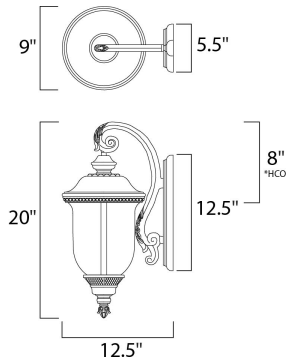

PRODUCT DESCRIPTION

MEASUREMENTS

DIMENSION : 9" W x 20" H x 12.5" Ext
BACK PLATE : 5.5" W x 12.5" H x 8" HCO
HANGING WEIGHT : 6.6 lb

LAMPING

INPUT VOLTAGE : 120V
LUMENS : 560 Rated
BULB : 1 x 8W LED PCB Integrated , 8W Total
BULB INCLUDED : (Integrated)
DIMMABLE : Triac CL
CRI : 80+ CRI
COLOR_TEMP : 3000K

FINISHES OPTION

Oriental Bronze (OB)

GLASS

Water Glass WG

MATERIAL

Aluminum

RATINGS

cETLus
Wet Location
For Outdoor

ADDITIONAL

RATED LIFE 25000 Hours
OPERATING TEMPERATURE:
-20°C (-4°F), 40°C (104°F)

PHOTOMETRIC: Report Found Online

Always consult a qualified electrician before installing any lighting product.